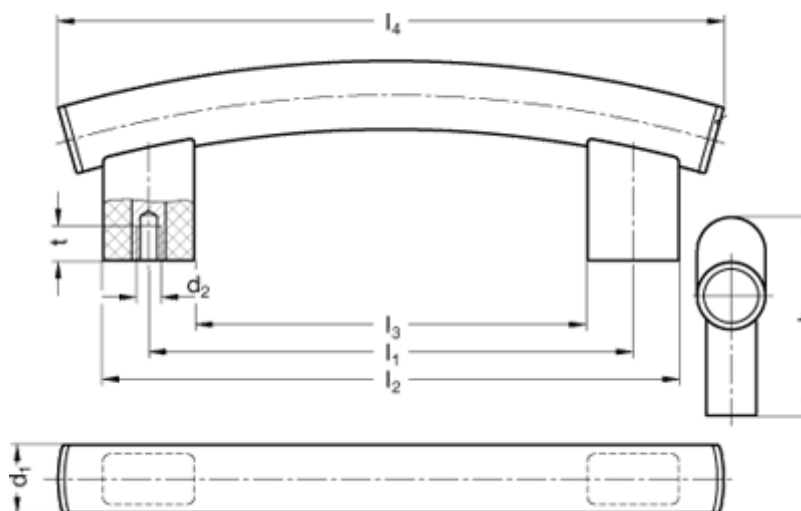

Article number: 201248500

Description: E+G Arch-shaped handle  
GN 666.4-30-M6-500-SW

## Measures

b = 22 | t = 15

d1 = 30

d2 = M 6

h = 94

l1 = 500

l2 = 540

l3 = 460

l4 = 580